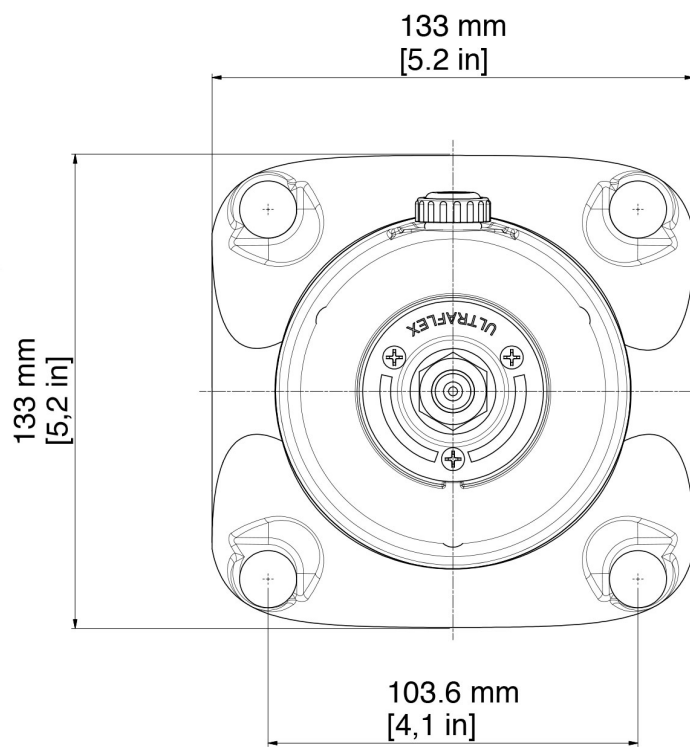

PUMPS FOR HYDRAULIC STEERING SYSTEMS

UP20F UP20T DIMENSIONS

Via Milite Ignoto 8°
16012 Busalla (GE) – Italy
T +39 010 9620300
F +39 010 9620333
info@ultraflexgroup.it
www.ultraflexgroup.it

DIMENSIONS UP20F

DIMENSIONS UP20T

PUMPS FOR HYDRAULIC STEERING SYSTEMS

UP20F UP20T DIMENSIONS

Via Milite Ignoto 8°
16012 Busalla (GE) – Italy
T +39 010 9620300
F +39 010 9620333
ul@ultraflexgroup.it
www.ultraflexgroup.it

DIMENSIONS X74