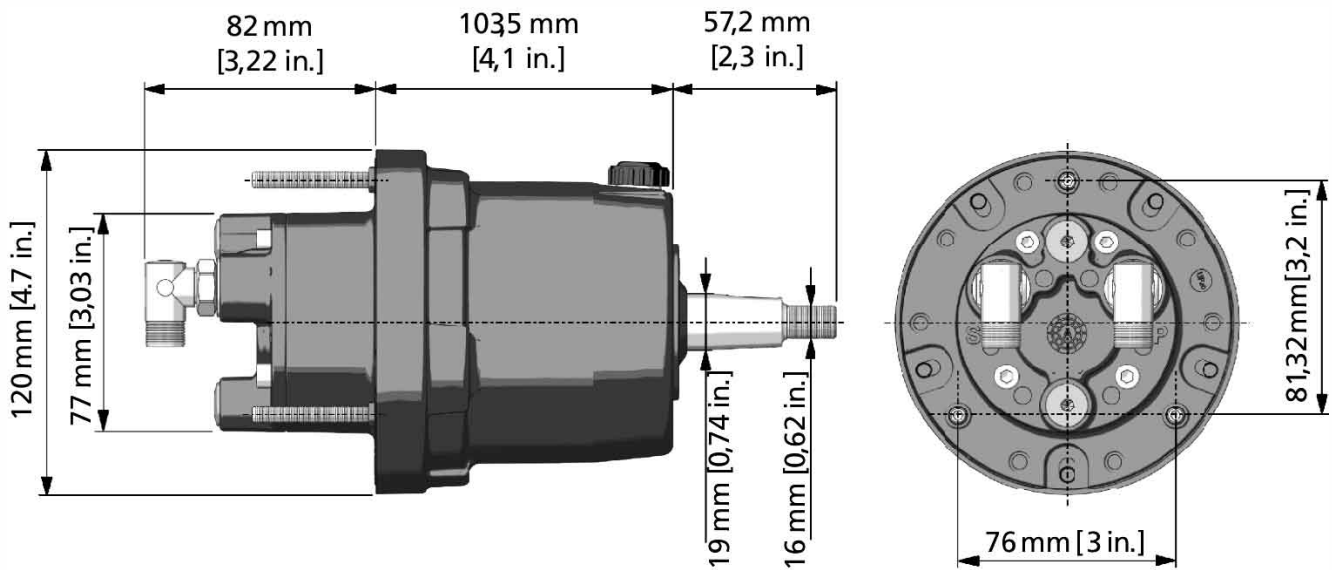

PUMPS FOR HYDRAULIC STEERING SYSTEMS

UP20F UP20T DIMENSIONS

Via Milite Ignoto 8°
16012 Busalla (GE) – Italy
T +39 010 9620300
F +39 010 9620333
info@ultraflexgroup.it
www.ultraflexgroup.it

DIMENSIONS UP20F

DIMENSIONS UP20T

PUMPS FOR HYDRAULIC STEERING SYSTEMS

UP20F UP20T DIMENSIONS

Via Milite Ignoto 8°
16012 Busalla (GE) – Italy
T +39 010 9620300
F +39 010 9620333
ul@ultraflexgroup.it
www.ultraflexgroup.it

DIMENSIONS X74