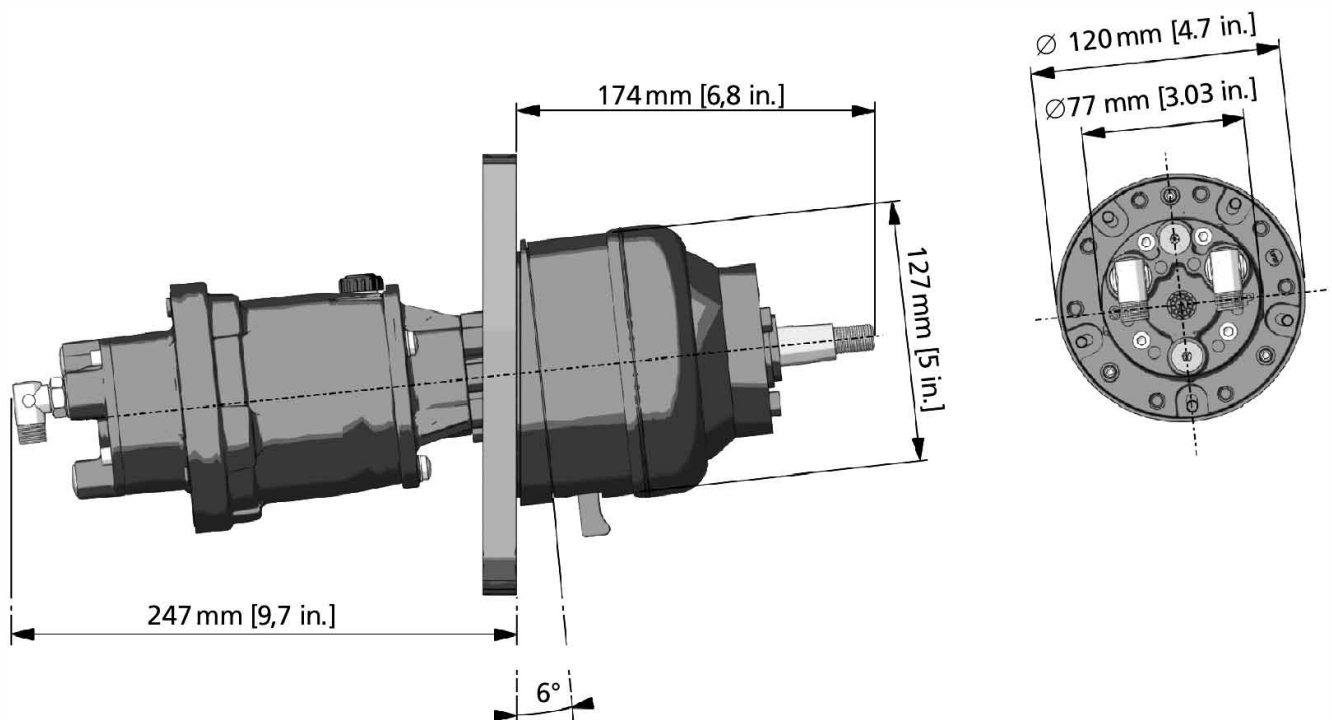

PUMPS FOR HYDRAULIC STEERING SYSTEMS

UP20F UP20T DIMENSIONS

Via Milite Ignoto 8°
16012 Busalla (GE) – Italy
T +39 010 9620300
F +39 010 9620333
info@ultraflexgroup.it
www.ultraflexgroup.it

DIMENSIONS UP20F

DIMENSIONS UP20T

PUMPS FOR HYDRAULIC STEERING SYSTEMS

UP20F UP20T DIMENSIONS

Via Milite Ignoto 8°
16012 Busalla (GE) – Italy
T +39 010 9620300
F +39 010 9620333
ul@ultraflexgroup.it
www.ultraflexgroup.it

DIMENSIONS X74