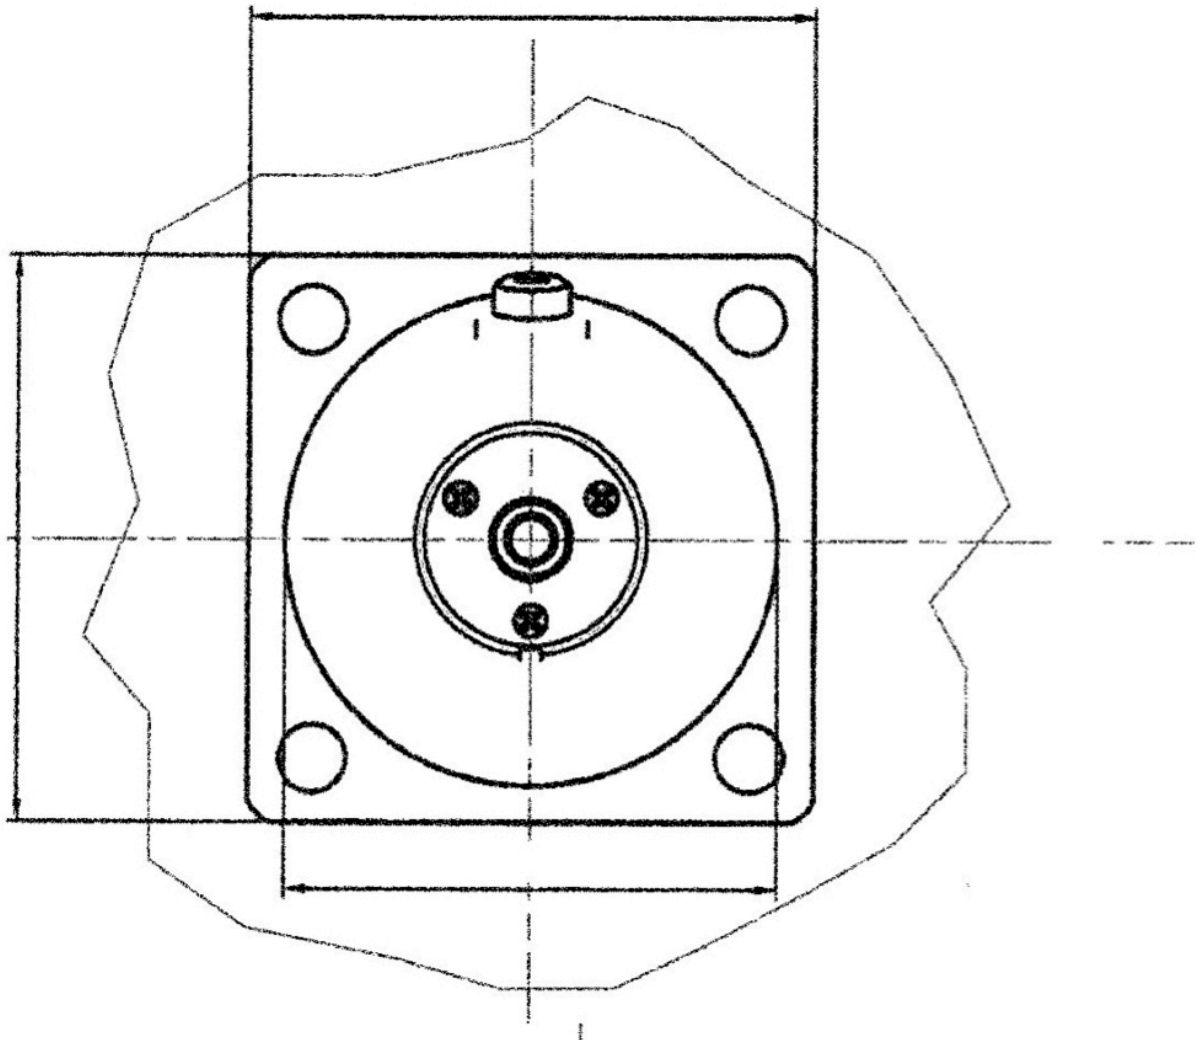

PUMPS FOR HYDRAULIC STEERING SYSTEMS
UP25F UP28F UP33F UP39F UP45F DIMENSIONS

6442 Parkland Drive
Sarasota, Florida 34243 – USA
P 941 351 2628
F 941 360 9171
www.uflexusa.com

DIMENSIONS UP25F UP28F UP33F UP39F UP45F

DIMENSIONS X57

PUMPS FOR HYDRAULIC STEERING SYSTEMS
UP25F UP28F UP33F UP39F UP45F DIMENSIONS

6442 Parkland Drive
Sarasota, Florida 34243 – USA
P 941 351 2628
F 941 360 9171
www.uflexusa.com

DIMENSIONS X56