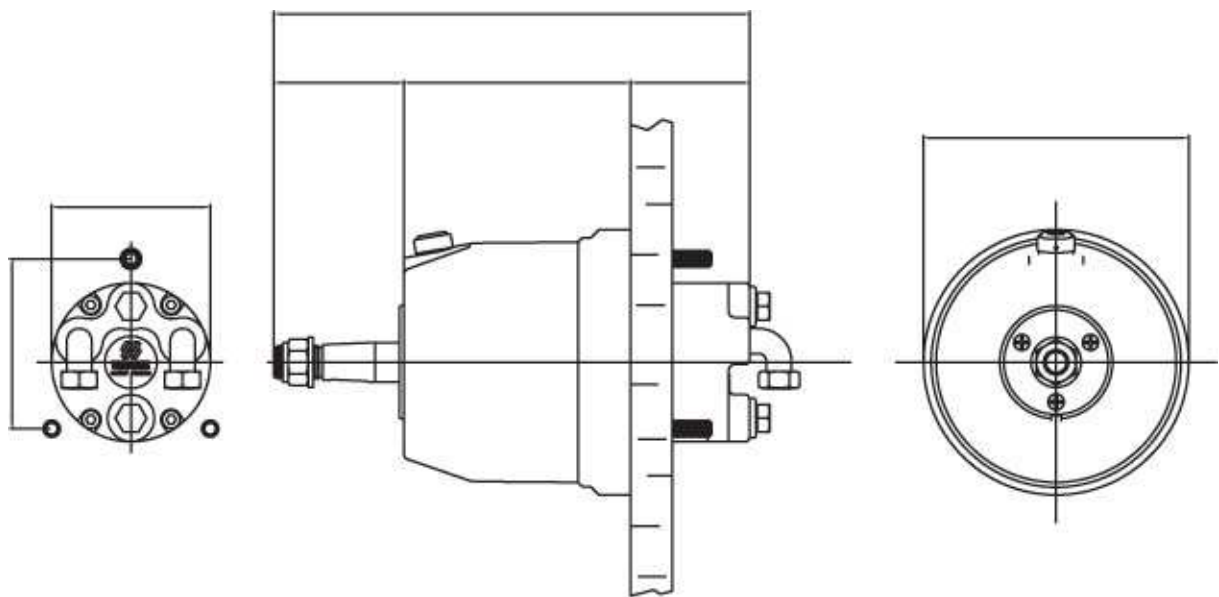

PUMPS FOR HYDRAULIC STEERING SYSTEMS
UP25F UP28F UP33F UP39F UP45F DIMENSIONS

6442 Parkland Drive
Sarasota, Florida 34243 – USA
P 941 351 2628
F 941 360 9171
www.uflexusa.com

DIMENSIONS UP25F UP28F UP33F UP39F UP45F

DIMENSIONS X57

PUMPS FOR HYDRAULIC STEERING SYSTEMS
UP25F UP28F UP33F UP39F UP45F DIMENSIONS

6442 Parkland Drive
Sarasota, Florida 34243 – USA
P 941 351 2628
F 941 360 9171
www.uflexusa.com

DIMENSIONS X56