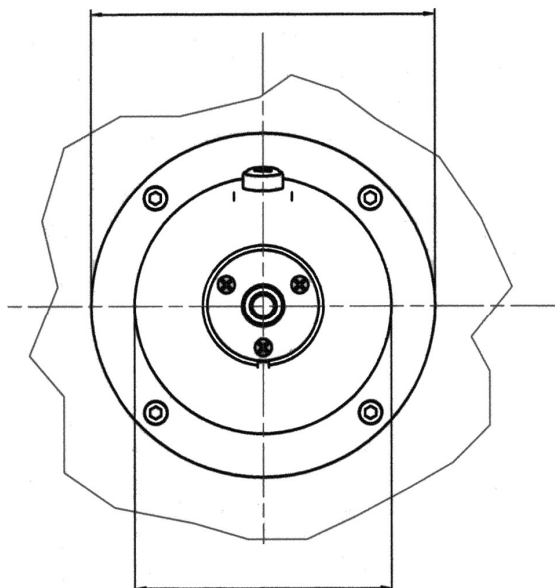

PUMPS FOR HYDRAULIC STEERING SYSTEMS
UP25F UP28F UP33F UP39F UP45F DIMENSIONS

6442 Parkland Drive
Sarasota, Florida 34243 – USA
P 941 351 2628
F 941 360 9171
www.uflexusa.com

DIMENSIONS UP25F UP28F UP33F UP39F UP45F

DIMENSIONS X57

PUMPS FOR HYDRAULIC STEERING SYSTEMS
UP25F UP28F UP33F UP39F UP45F DIMENSIONS

6442 Parkland Drive
Sarasota, Florida 34243 – USA
P 941 351 2628
F 941 360 9171
www.uflexusa.com

DIMENSIONS X56